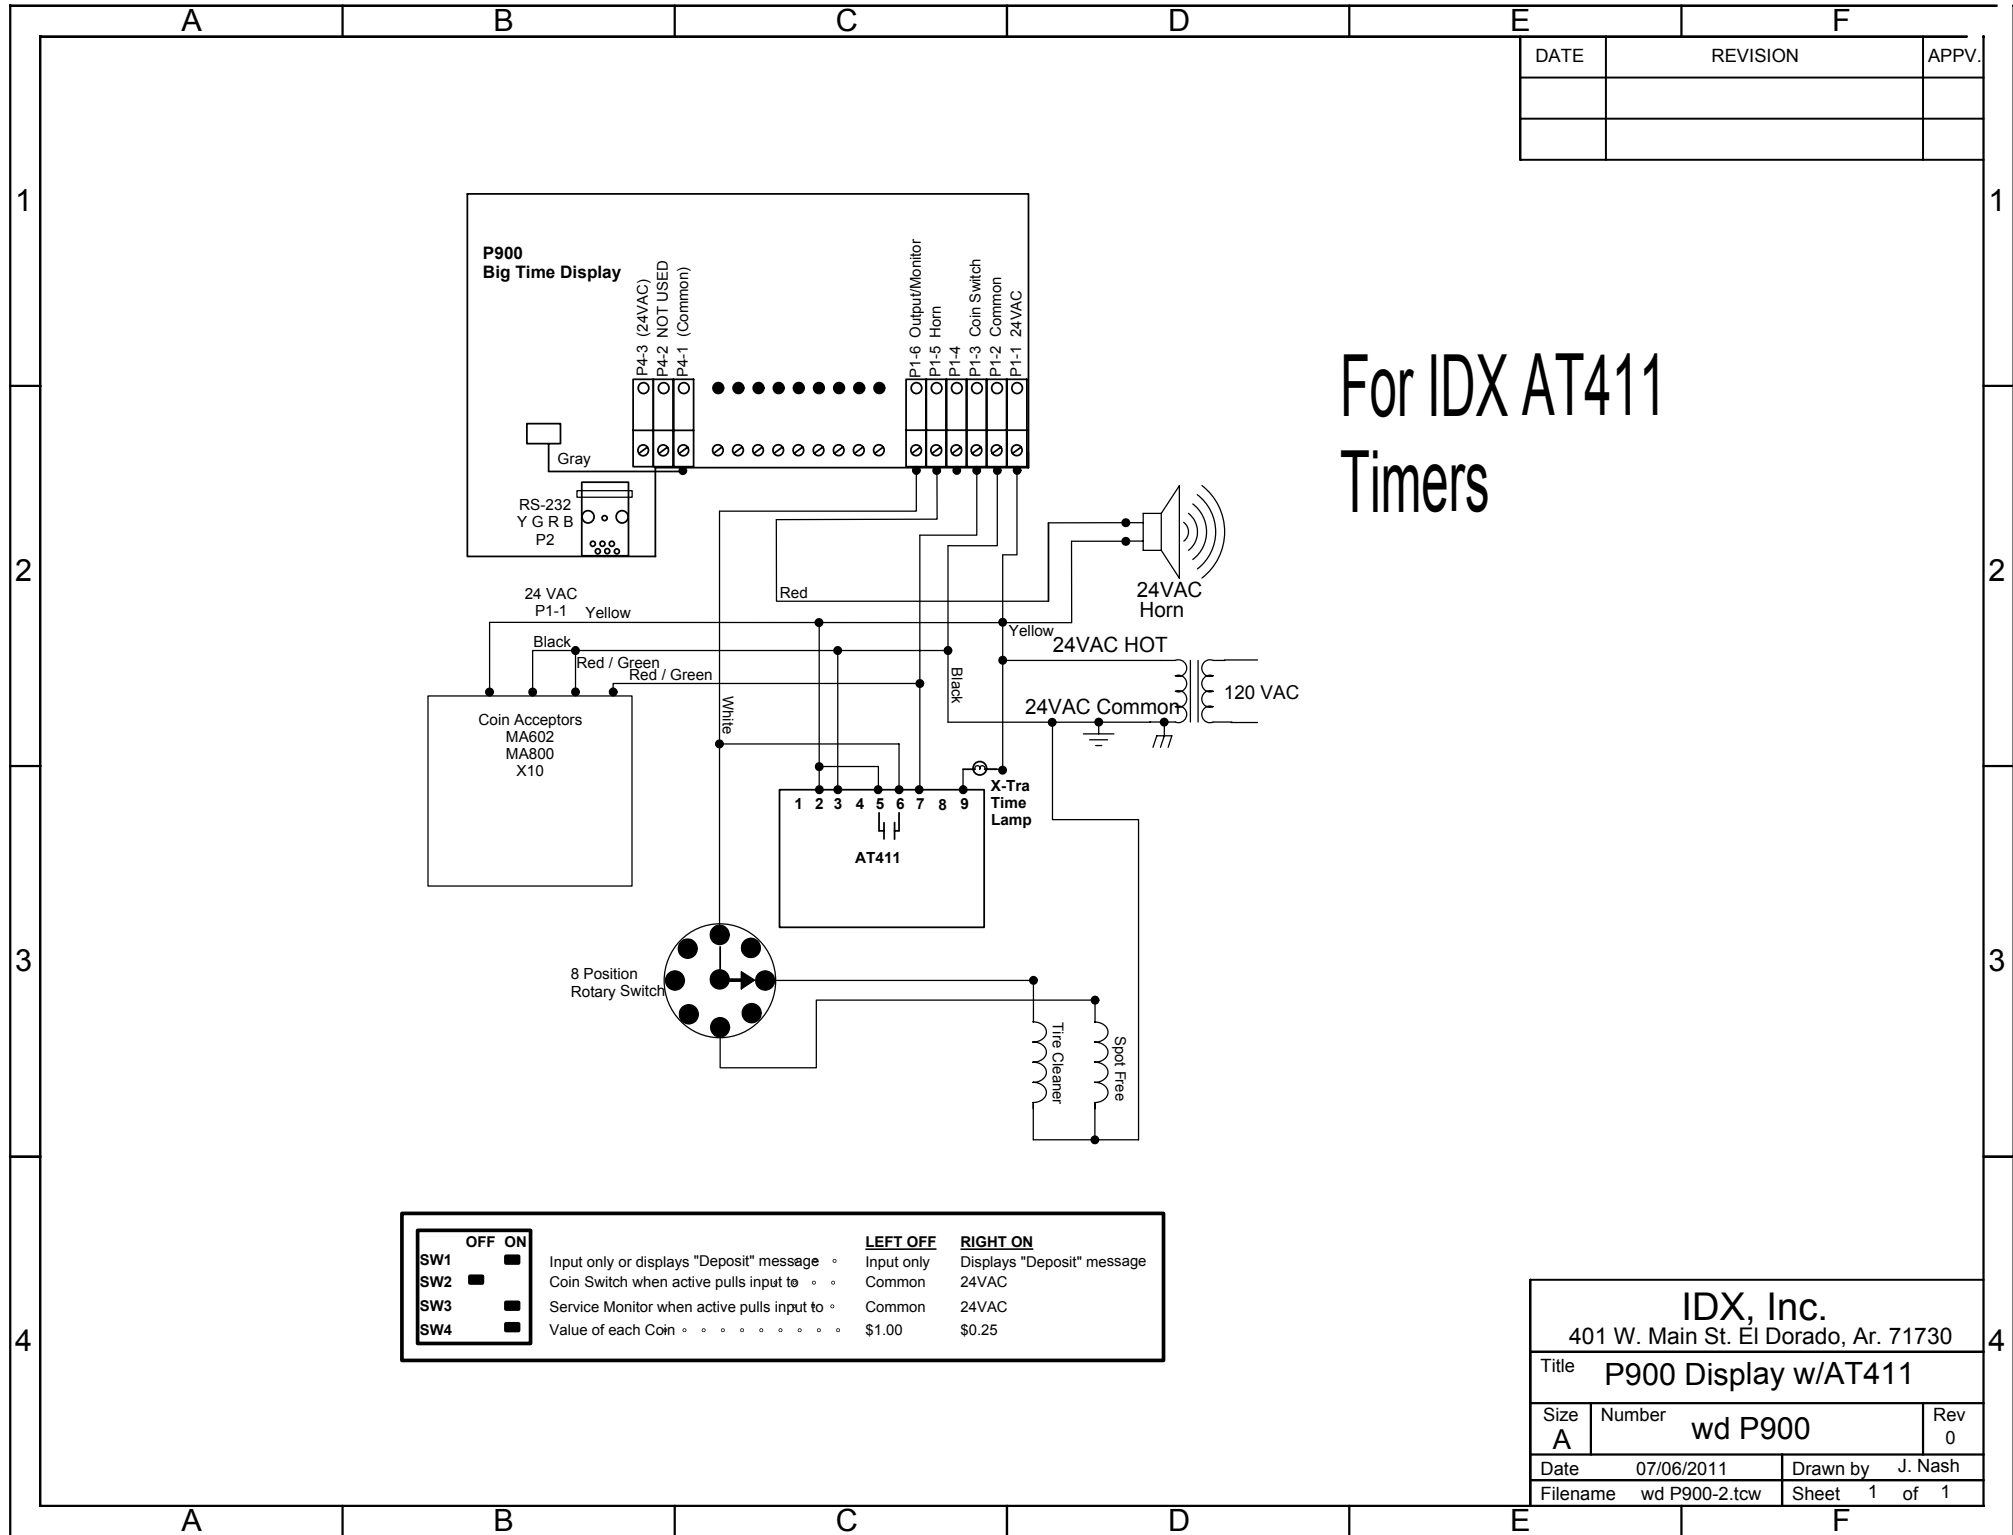

DATE	REVISION	APPV.

For IDX AT411
Timers

IDX, Inc.		
401 W. Main St. El Dorado, Ar. 71730		
Title	P900 Display w/AT411	
Size	Number	Rev
A	wd P900	0
Date	07/06/2011	Drawn by J. Nash
Filename	wd P900-2.tcw	Sheet 1 of 1